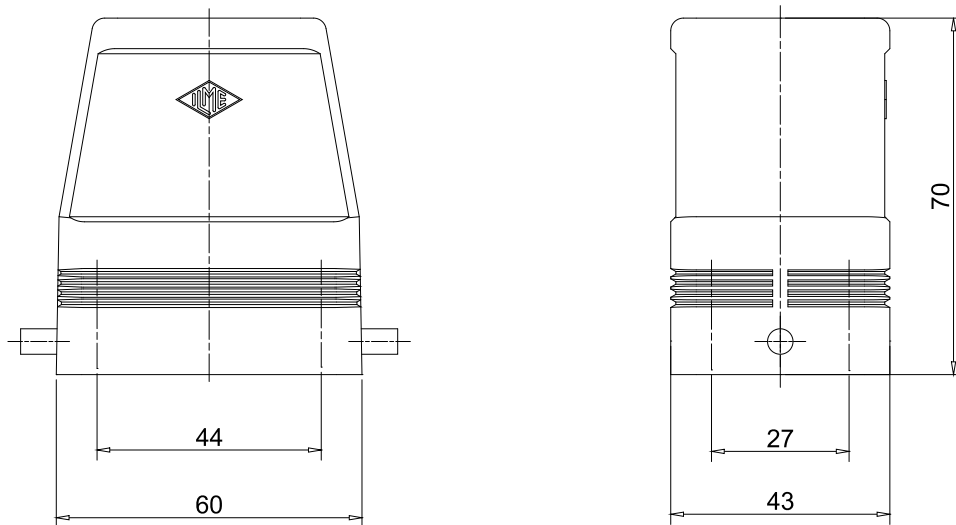

Diritti riservati

All rights reserved

Date	10.01.2007	CAC 06 L	Scale
Sign.		hood, without entry	1:1
			