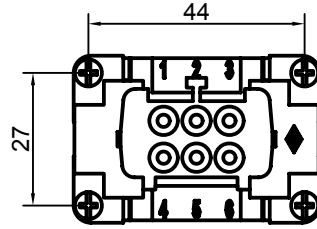

Diritti riservati All rights reserved

Date 29.11.2006	CNEF 06 TX	Scale	
Sign.	femal insert, screw, 06P 16A 500V	1:1	