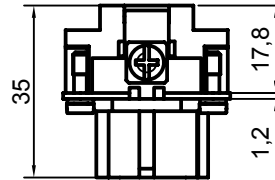

Diritti riservati All rights reserved

Date 29.11.2006	CNEF 06 TX	Scale	
Sign.	femal insert, screw, 06P 16A 500V	1:1	