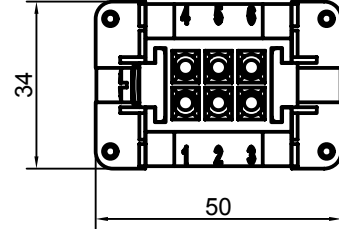

Diritti riservati All rights reserved

Date 29.11.2006	CNEF 06 TX	Scale	
Sign.	femal insert, screw, 06P 16A 500V	1:1	