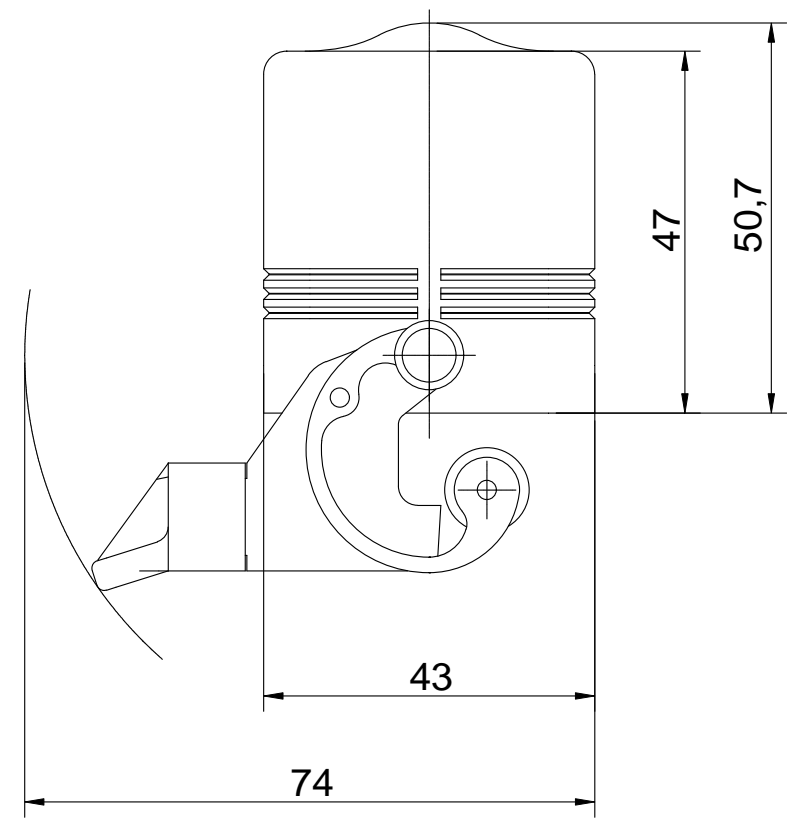

Diritti riservati | All rights reserved

Date 14.12.2006	CHO 06 LX16		Scale
Sign.	hood side entry with 1 lev. PG16		1:1
			