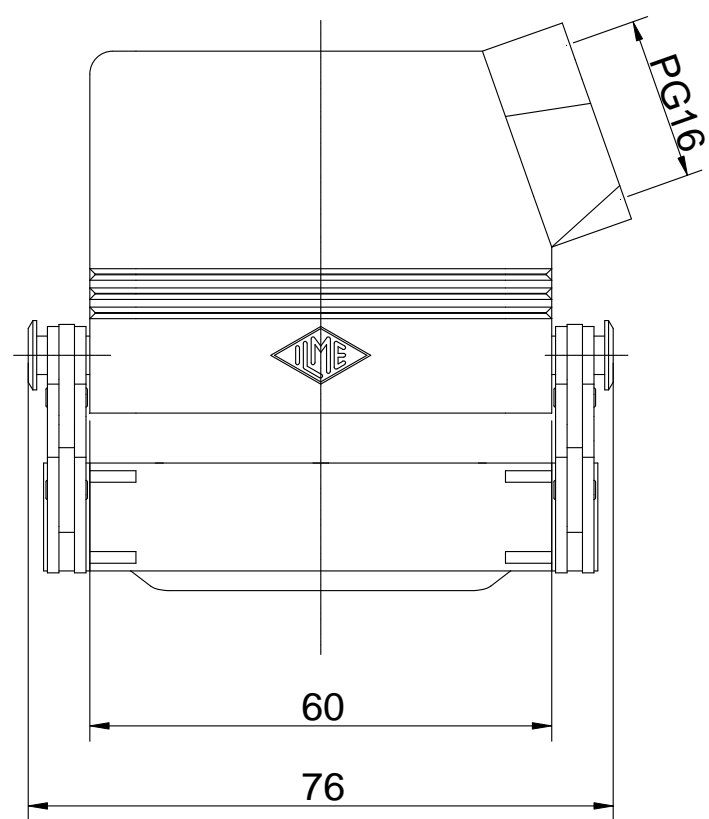

Diritti riservati | All rights reserved

Date 14.12.2006	CHO 06 LX16		Scale
Sign.	hood side entry with 1 lev. PG16		1:1
			