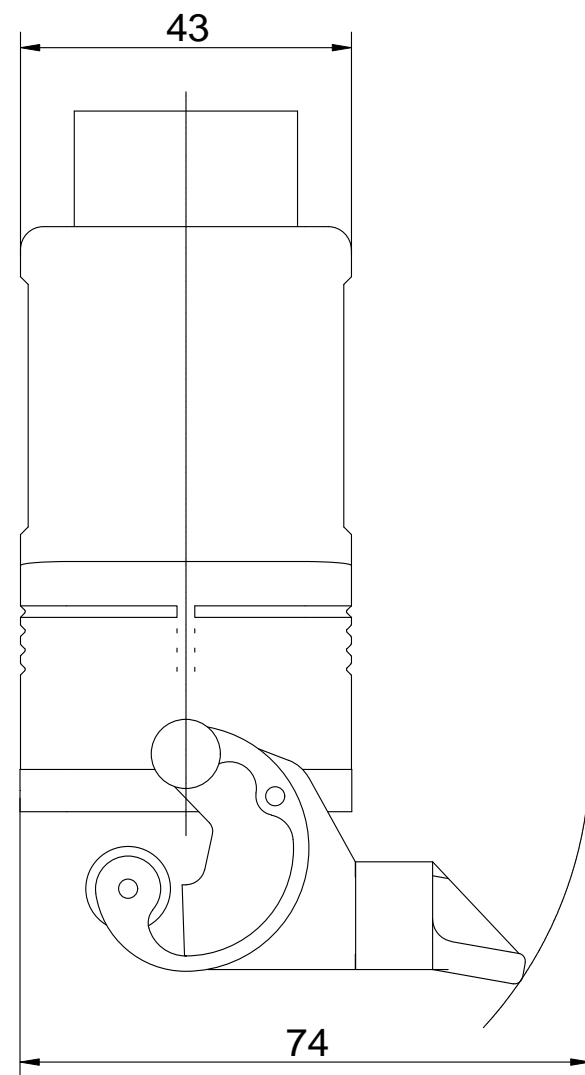

Diritti riservati All rights reserved

Date 14.12.2006	CAV 10 LG21	Scale	
Sign.	hood top entry with 1 lev. PG21	1:1	