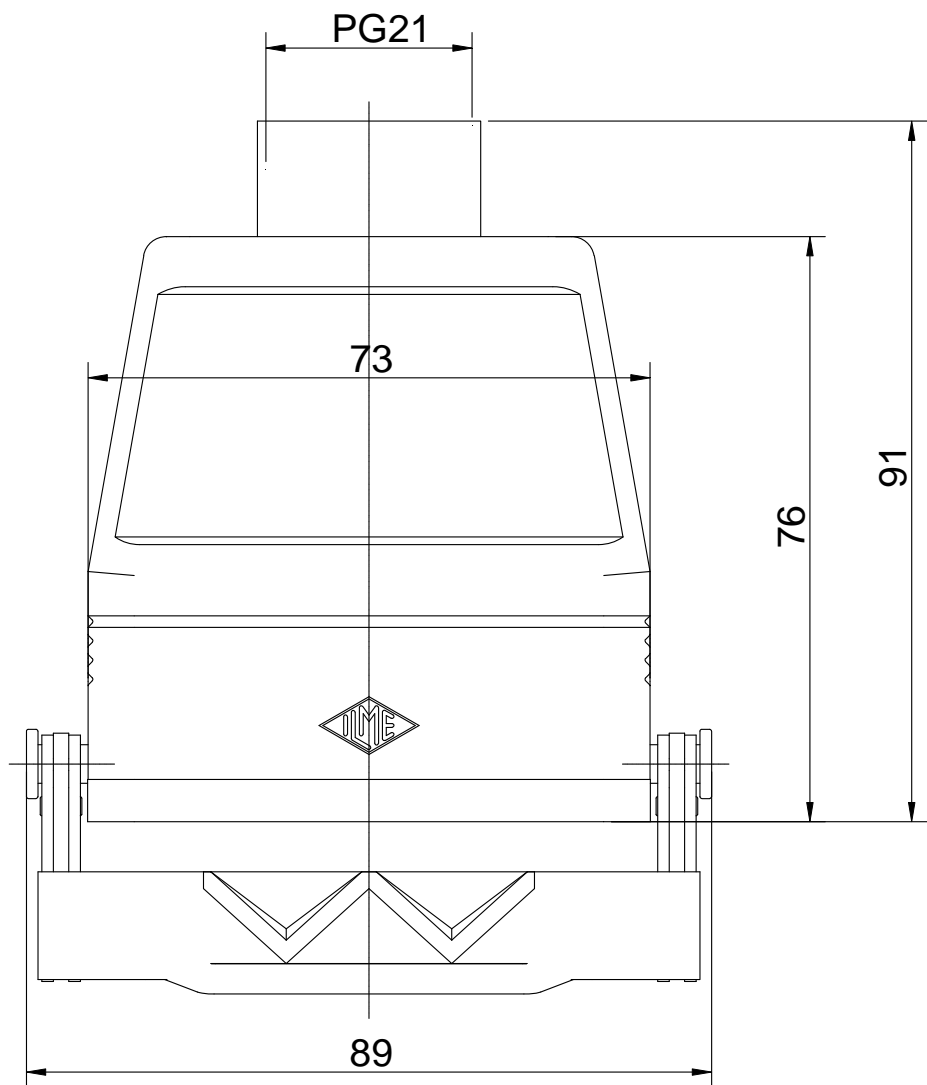

Diritti riservati All rights reserved

Date 14.12.2006	CAV 10 LG21	Scale	
Sign.	hood top entry with 1 lev. PG21	1:1	