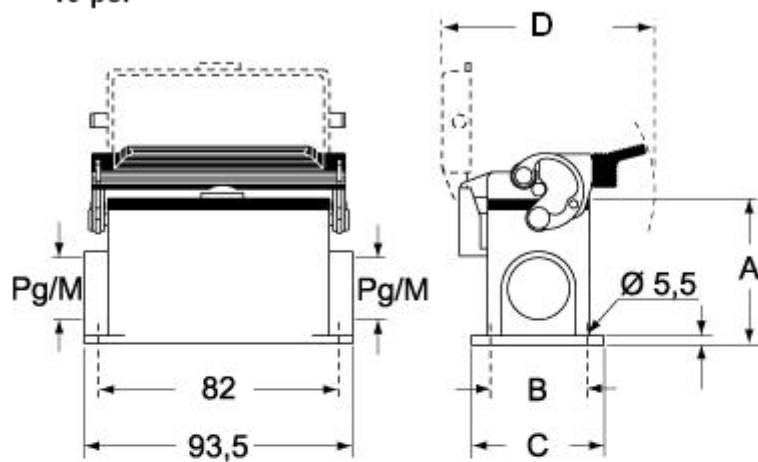

**CHP LS - CAP LS MHP LS - MAP LS**

10-pol

Type	A	B	C	D
CHP LS / MHP LS	53	40	52	97
CAP LS / MAP LS	74	45	57	97

Dimensions in mm. Dimensions shown are not binding and may be changed without notice.