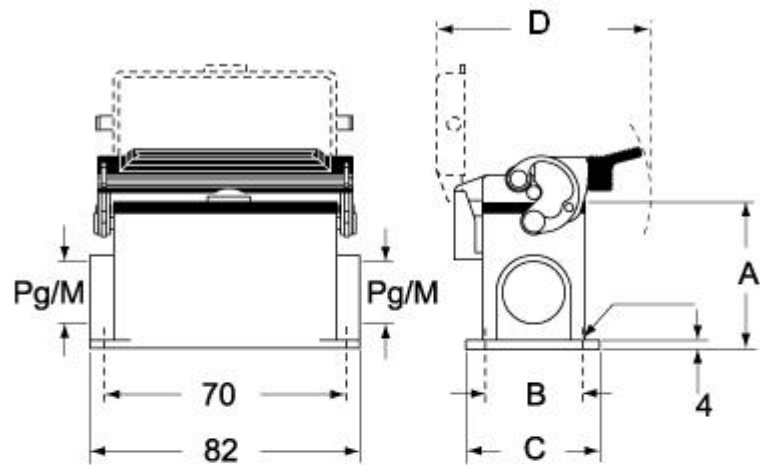

CHP LS CAP LS - MHP LS MAP LS

Type	A	B	C	D
CHP LS / MHP LS	53	40	52	97
CAP LS / MAP LS	74	45	57	97

Dimensions in mm. Dimensions shown are not binding and may be changed without notice.