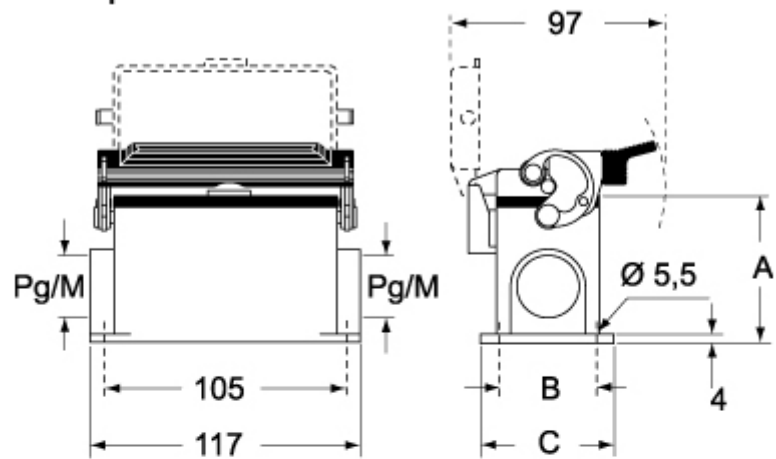

# CHP LS CAP LS - MHP LS MAP LS

16-pol

Type	A	B	C
CHP LS / MHP LS	63	45	57
CAP LS / MAP LS	81	45	57

Dimensions in mm. Dimensions shown are not binding and may be changed without notice.