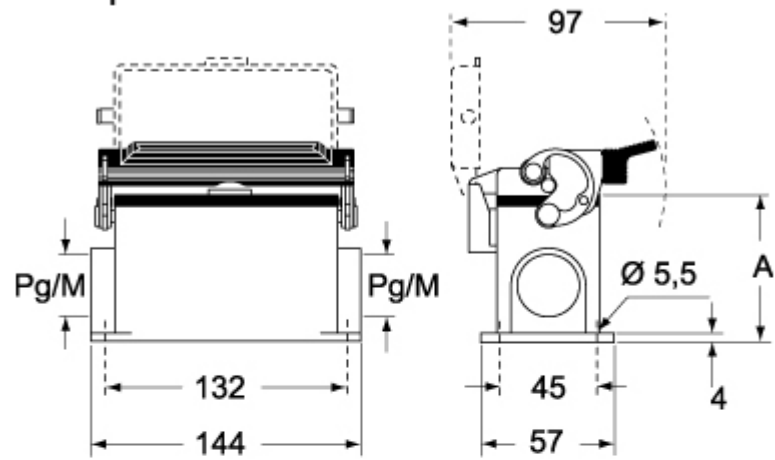

CHP LS CAP LS - MHP LS MAP LS

24-pol

Type	A
CHP LS / MHP LS	63
CAP LS / MAP LS	81

Dimensions in mm. Dimensions shown are not binding and may be changed without notice.