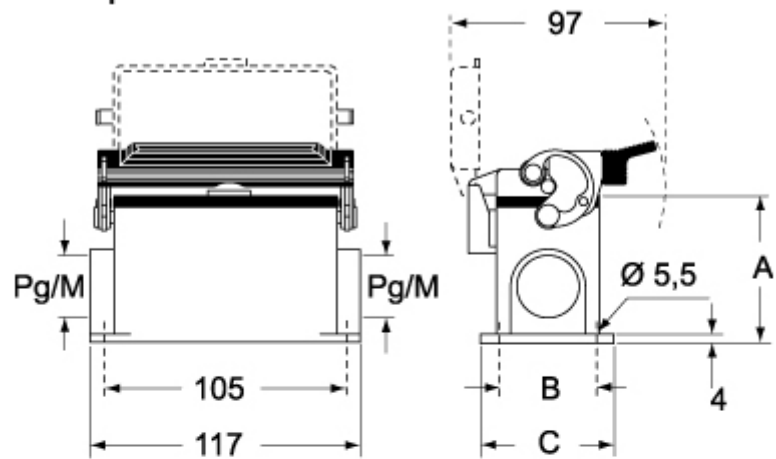

CHP LS CAP LS - MHP LS MAP LS

16-pol

Type	A	B	C
CHP LS / MHP LS	63	45	57
CAP LS / MAP LS	81	45	57

Dimensions in mm. Dimensions shown are not binding and may be changed without notice.