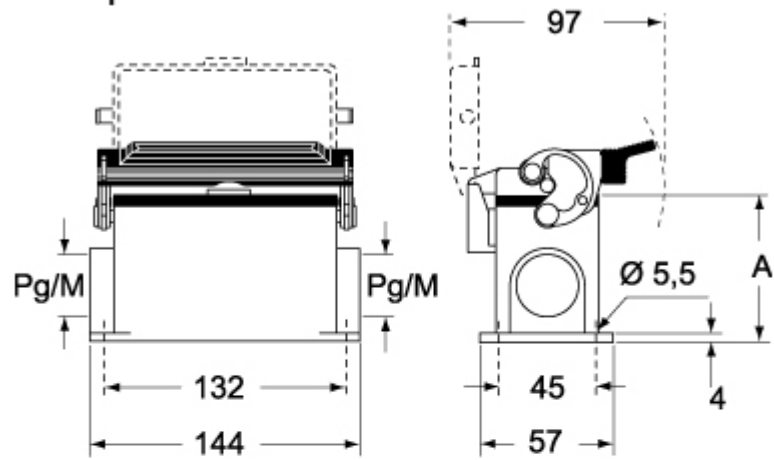

CHP LS CAP LS - MHP LS MAP LS

24-pol

Type	A
CHP LS / MHP LS	63
CAP LS / MAP LS	81

Dimensions in mm. Dimensions shown are not binding and may be changed without notice.