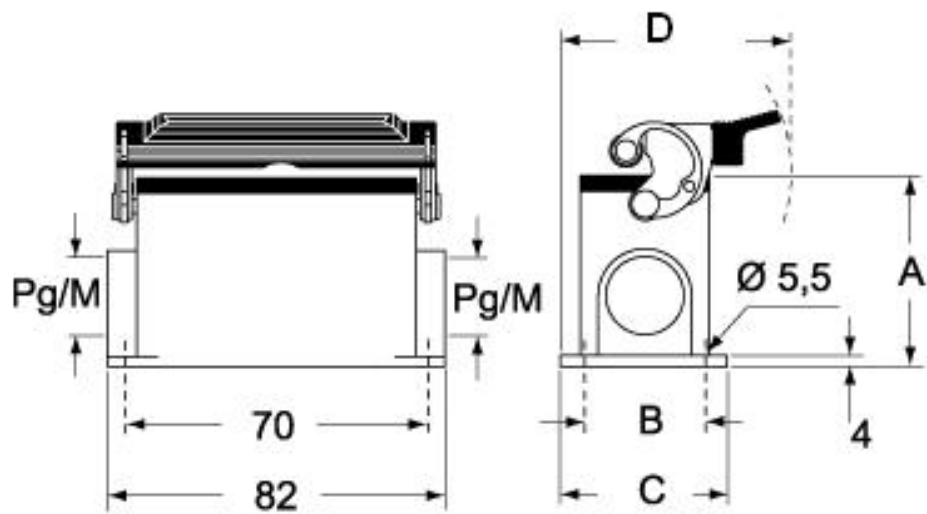

CHP L CAP L - MHP L MAP L

Type	A	B	C	D
CHP L / MHP L	53	40	52	73,5
CAP L / MAP L	74	45	57	82

Dimensions in mm. Dimensions shown are not binding and may be changed without notice.