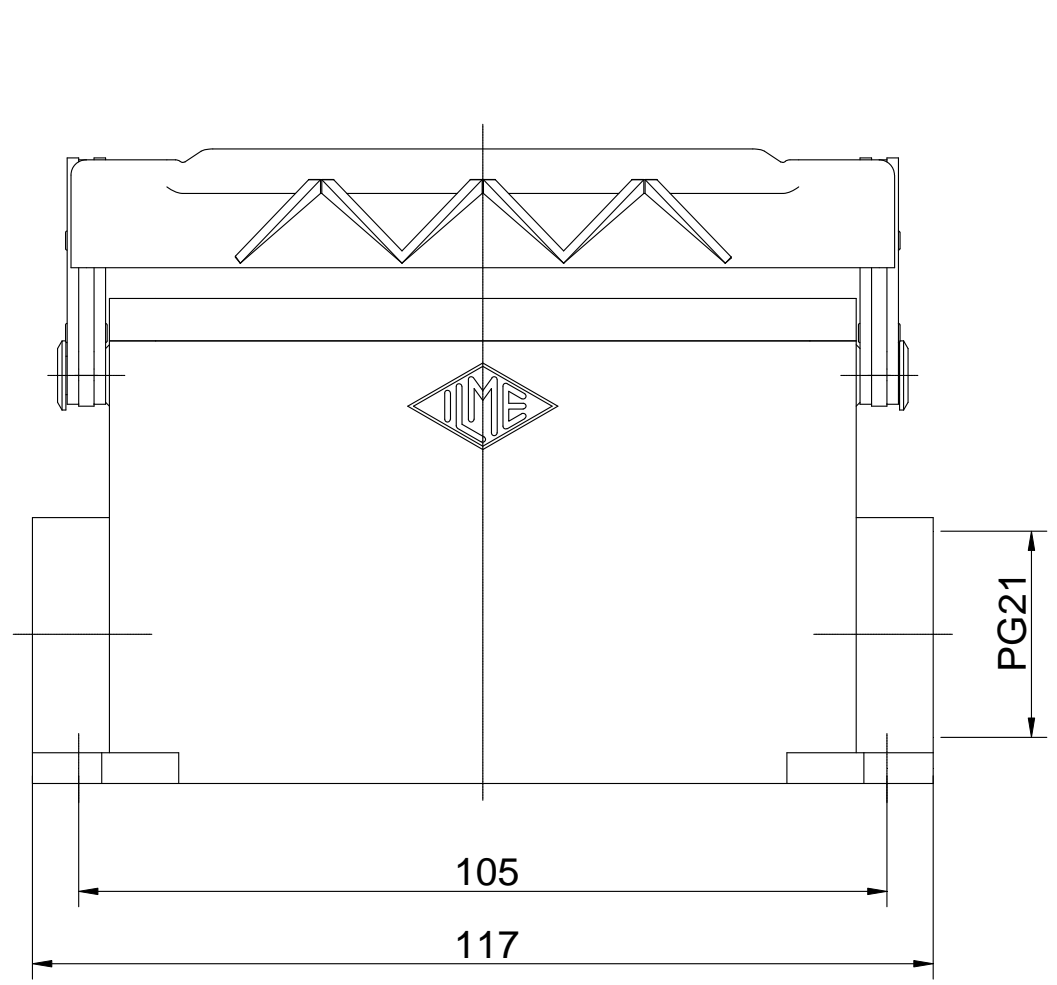

Diritti riservati All rights reserved

Date 10.01.2007	CHP 16 L		Scale
Sign.	surface mounting h. 1 lev. PG21		1:1
			