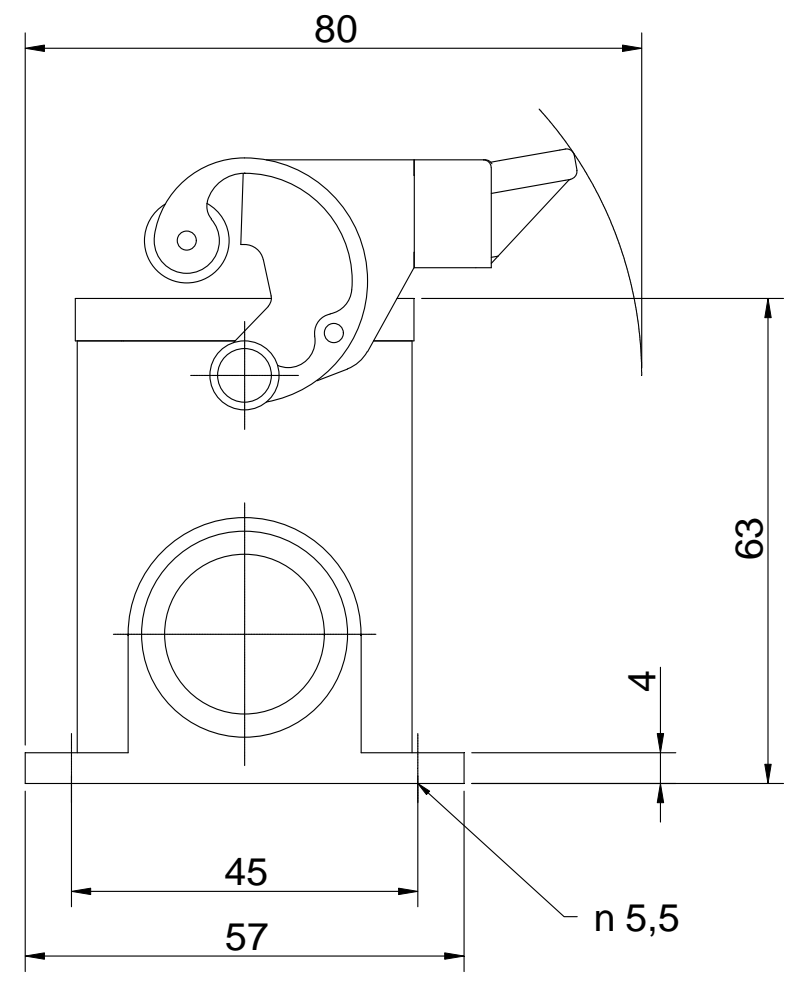

Diritti riservati All rights reserved

Date 10.01.2007	CHP 16 L		Scale
Sign.	surface mounting h. 1 lev. PG21		1:1
			