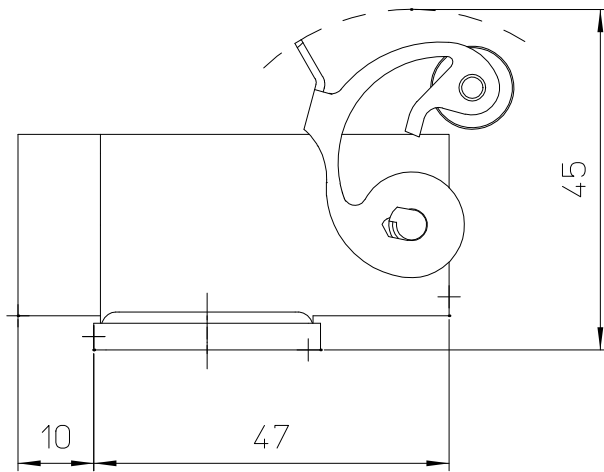

Diritti riservati All rights reserved

dimensions in mm	<b>MKAX AP20</b> Metal angled bulkhead housing, stainless steel lever, M20	Scale	
Date 02/07/14		1:1	
Sign. Radice			