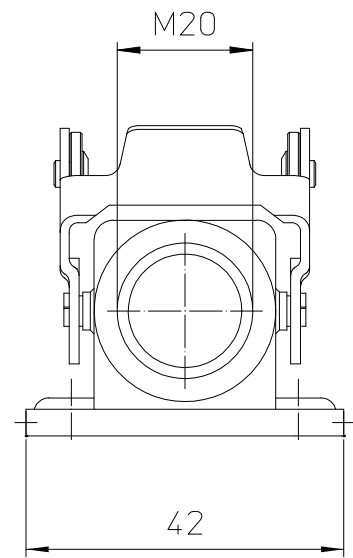

Diritti riservati All rights reserved

dimensions in mm	<b>MKAX AP20</b> Metal angled bulkhead housing, stainless steel lever, M20	Scale	
Date 02/07/14		1:1	
Sign. Radice			