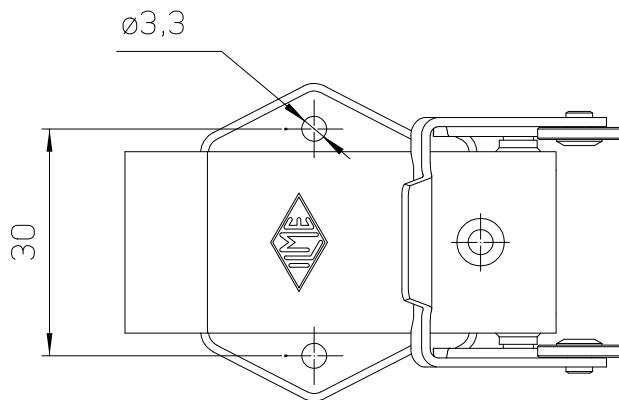

Diritti riservati All rights reserved

dimensions in mm	<b>MKAX AP20</b> Metal angled bulkhead housing, stainless steel lever, M20	Scale	
Date 02/07/14		1:1	
Sign. Radice			