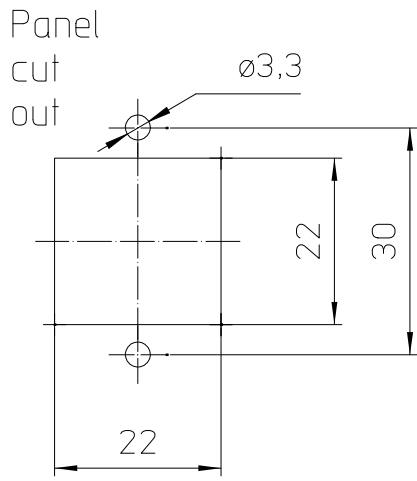

Diritti riservati All rights reserved

dimensions in mm	<b>MKAX AP20</b> Metal angled bulkhead housing, stainless steel lever, M20	Scale	
Date 02/07/14		1:1	
Sign. Radice			