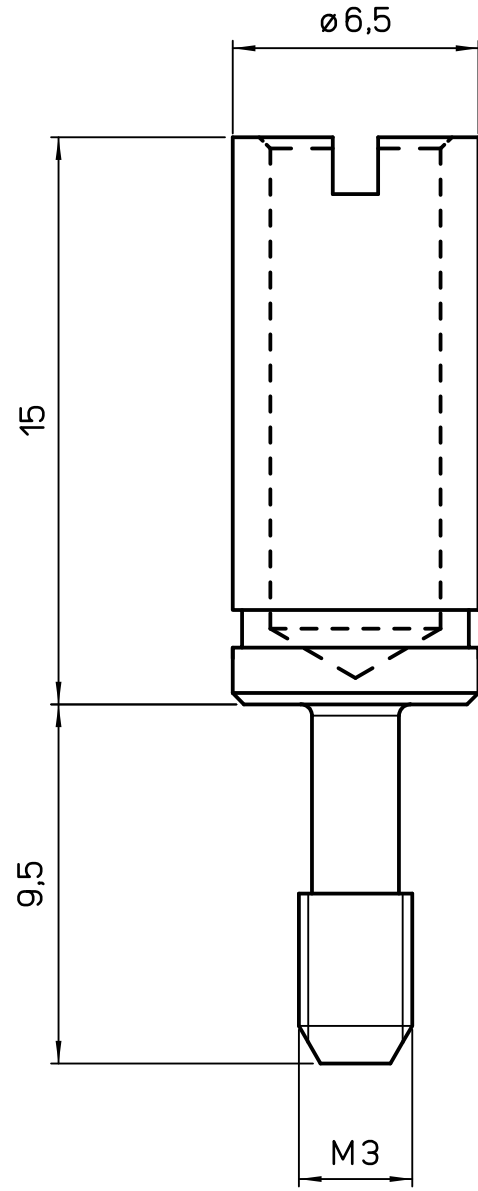

Diritti riservati All rights reserved

dimensions in mm
Date 03/05/11
Sign. T.Tedeschi

CRF CX
female code pin stainless steel MIXO

Scale
5:1