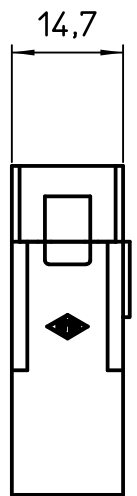

Diritti riservati All rights reserved

Date	15/02/11	CX 03 4BM male modular, crimp, 3P 40A 500V, for cable $\varnothing$ 7.5mm	Scale
Sign.	A. Locati		1:1