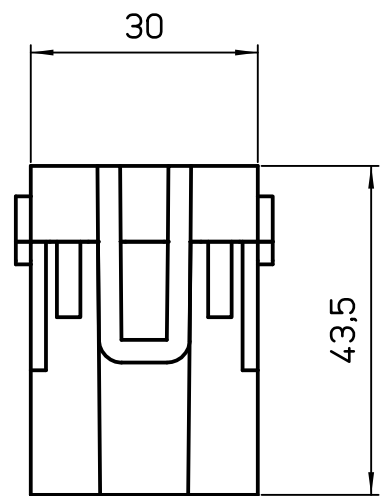

Diritti riservati All rights reserved

Date	15/02/11	CX 03 4BM male modular, crimp, 3P 40A 500V, for cable $\varnothing$ 7.5mm	Scale
Sign.	A. Locati		1:1