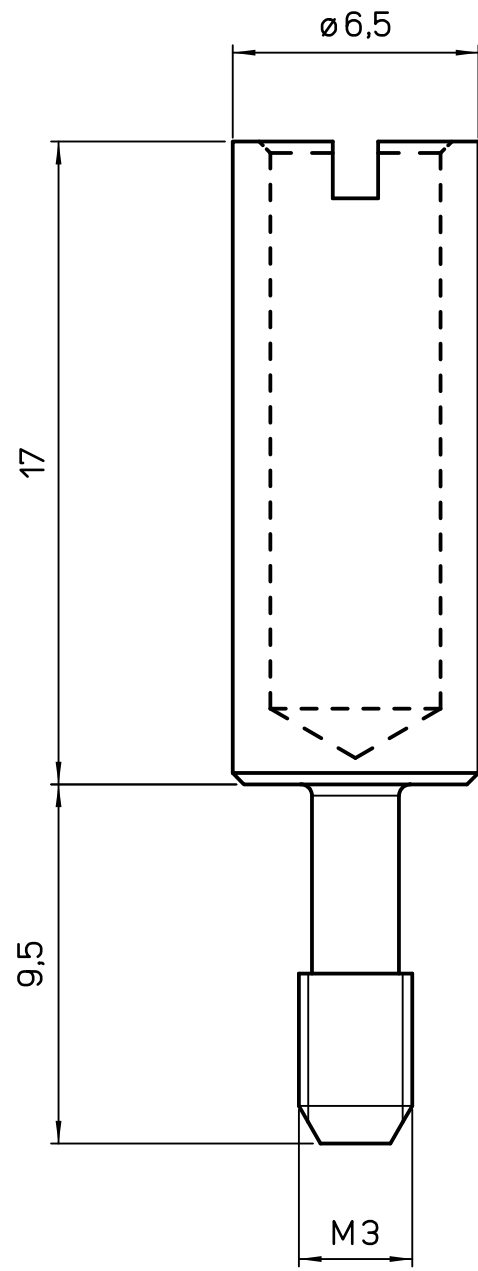

Diritti riservati All rights reserved

dimensions in mm
Date 03/05/11
Sign. T.Tedeschi

CRF
female code pin stainless steel

Scale
5:1