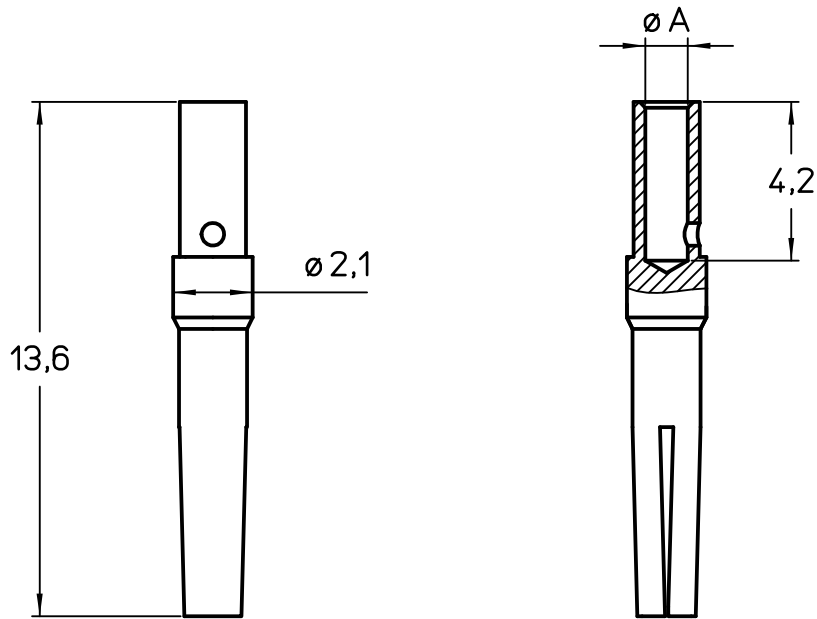

Diritti riservati All rights reserved

PART NUMBERS GOLD PLATED	øA mm	WIRE GAUGE		STRIPPING LENGTH mm
		mm ²	AWG	
CIVFD 0.1	0,63	0,08-0,13	28-26	4,0
CIVFD 0.5	1,14	0,20-0,52	24-20	
CIVFD 0.8	1,35	0,32-0,82	22-18	

Date 18/02/10	CIVFD female crimp contact 5A for D-SUB	Scale 5:1	
Sign. T.Tedeschi			