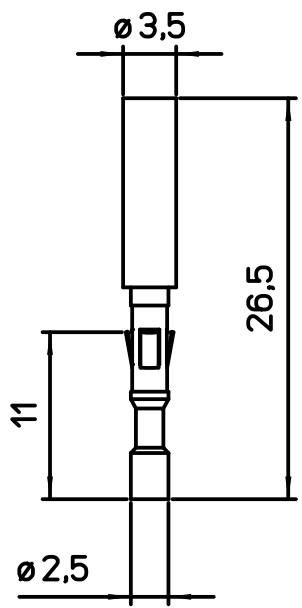

Diritti riservati All rights reserved

dimensions in mm
Date 03/10/17
Sign. T.Tedeschi

CLF DD
female contact for 1mm plastic fibre POF

Scale
2:1