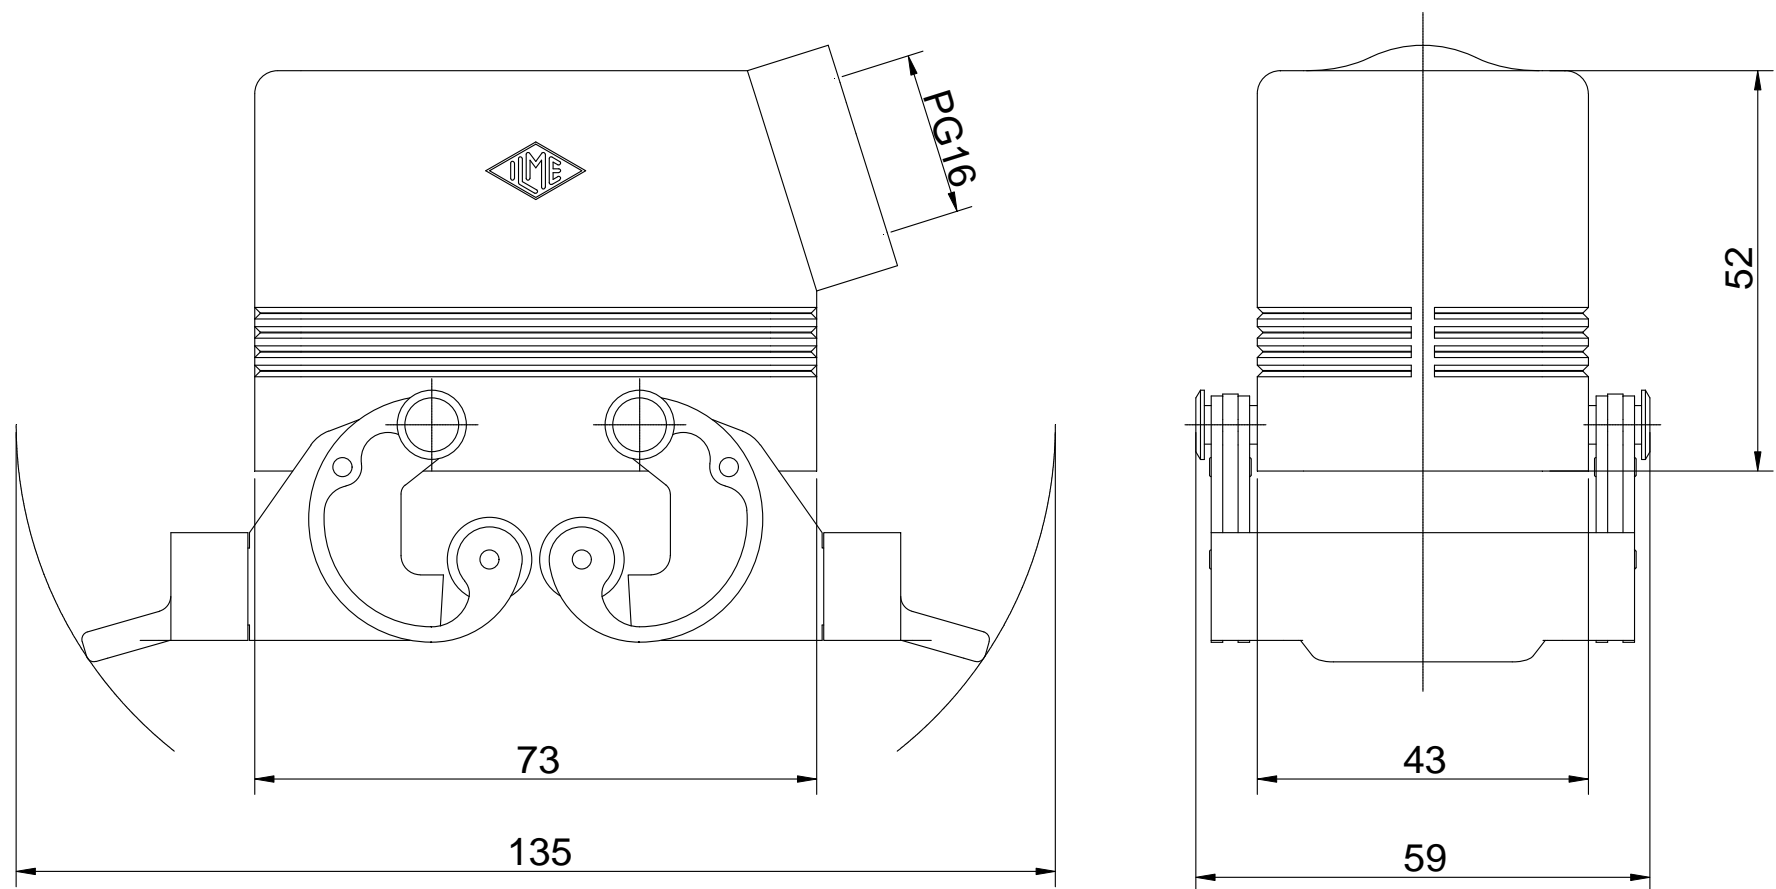

Diritti riservati All rights reserved

Date 10.01.2007	CHO 10 X		Scale
Sign.	hood side entry with 2 lev. PG16		1:1
			