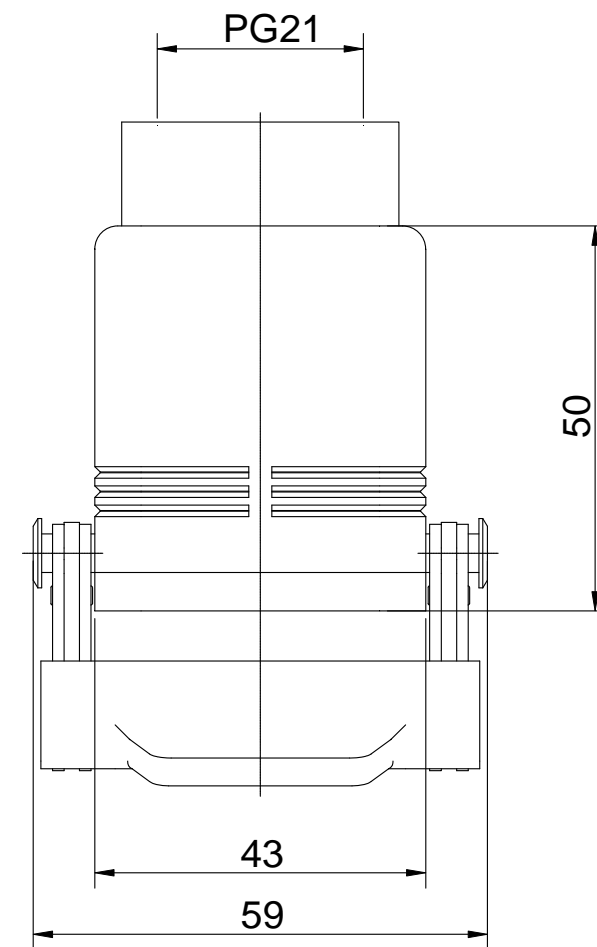

Diritti riservati All rights reserved

Date 10.01.2007	<b>CHV 16 G</b>		Scale
Sign.	<b>hood top entry with 2 lev. PG21</b>		<b>1:1</b>
			