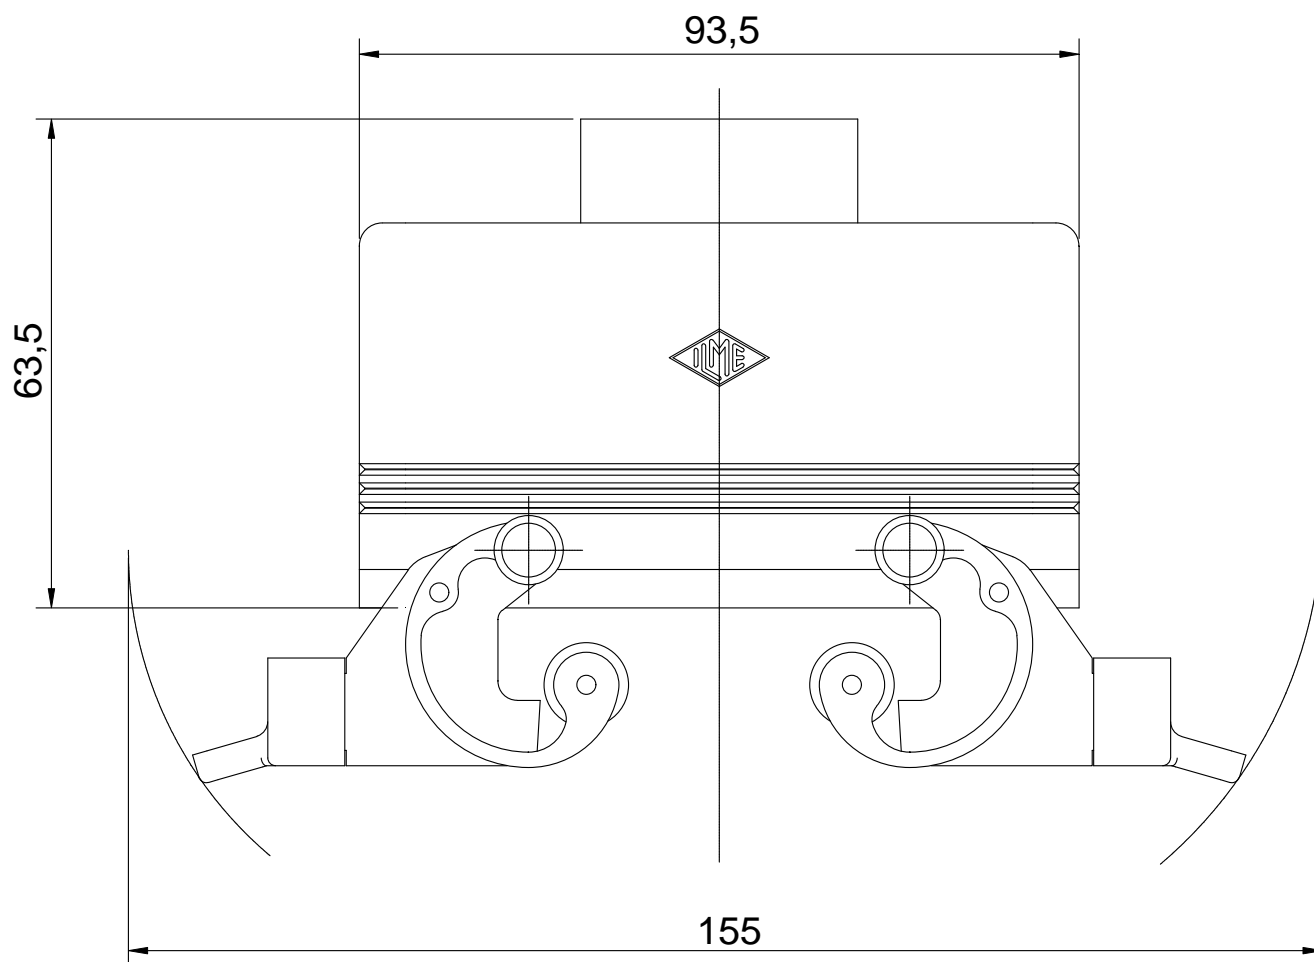

Diritti riservati All rights reserved

Date 10.01.2007	<b>CHV 16 G</b>		Scale
Sign.	<b>hood top entry with 2 lev. PG21</b>		<b>1:1</b>
			